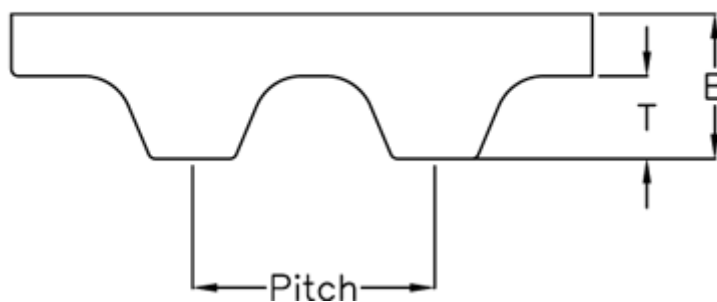

Article number: 602776290667

Description: Gates Timing Belt Synchropower PU50 T10DL 660

Measures

Height B mm	= 7
Height T mm	= 2.5
Length	= 660
Number of teeth	= 66
Pitch	= 10
Type	= PU 50 T10 DL 660
Width	= 50